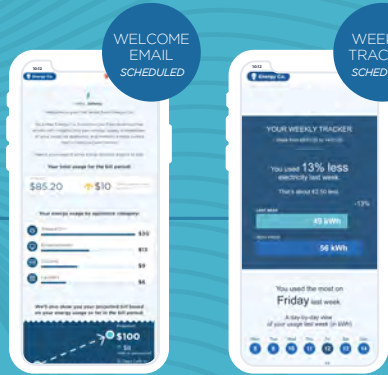

BIDGELY SMART ALERTS JOURNEY

HYPER-PERSONALIZED CUSTOMER EXPERIENCE

RECRUITING

PROGRAM OPT IN SCHEDULED

DATA CONSENT SCHEDULED

ONBOARDING

WELCOME EMAIL SCHEDULED

WEEKLY TRACKER SCHEDULED

ENGAGING

CHALLENGE ALERT SCHEDULED

WEEKLY HIGHLIGHTS SCHEDULED

SIMILAR HOME COMPARISON SCHEDULED

MONTHLY BILL SUMMARY SCHEDULED

SEASONAL ALERT SCHEDULED

BILL PROJECTION SCHEDULED

HIGH BILL ALERT TRIGGERED