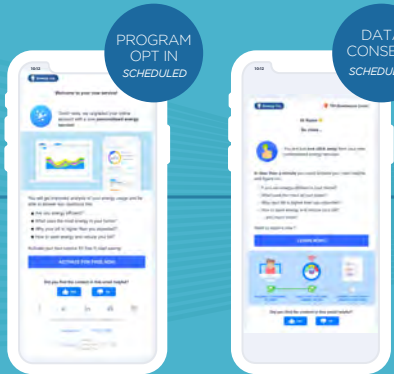

BIDGELY SMART ALERTS JOURNEY

HYPER-PERSONALIZED CUSTOMER EXPERIENCE

RECRUITING

PROGRAM OPT IN SCHEDULED

DATA CONSENT SCHEDULED

ONBOARDING

WELCOME EMAIL SCHEDULED

WEEKLY TRACKER SCHEDULED

ENGAGING

CHALLENGE ALERT SCHEDULED

WEEKLY HIGHLIGHTS SCHEDULED

SIMILAR HOME COMPARISON SCHEDULED

MONTHLY BILL SUMMARY SCHEDULED

SEASONAL ALERT SCHEDULED

BILL PROJECTION SCHEDULED

HIGH BILL ALERT TRIGGERED